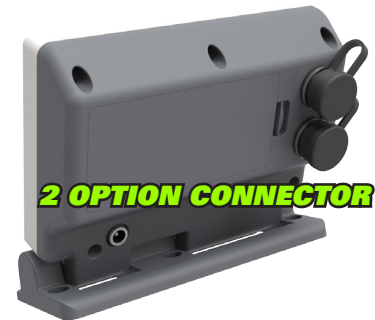

# WIRELESS DISPLAY

AD-10F

FOR WIRELESS WEIGHING

**2 OPTION CONNECTOR**

- Desk top or ceiling mounted
- Direction of display unit can be auto-changed
- Free angle adjustment with friction hinge
- 100m radio link effective range

DISPLAY	Full color 4.3inch TFT & touch screen
CASE	ABS
WIRELESS METHOD	Zigbee
RF FREQUENCY RANGE	2410 ~ 2465MHz (16 channels)
RF FREQUENCY BAND	2400 ~ 2483.5MHz
MAXIMUM OUTPUT POWER	5.63mW/MHz average (Rated)
MAXIMUM ANTENNA GAIN	3.45dBi
INDOOR/URBAN RANGE	30m international variant
OUTDOOR RF LINE-OF SIGHT	100m international variant
POWER	12 ~ 24VDC
OPTION	OP01: 2 load cell port / OP02: 2 battery
OPERATING TEMPERATURE	-20°C ~ 60°C
OPERATING HUMIDITY	85% R.H. (no condensation)
PRODUCT WEIGHT	0.3kg