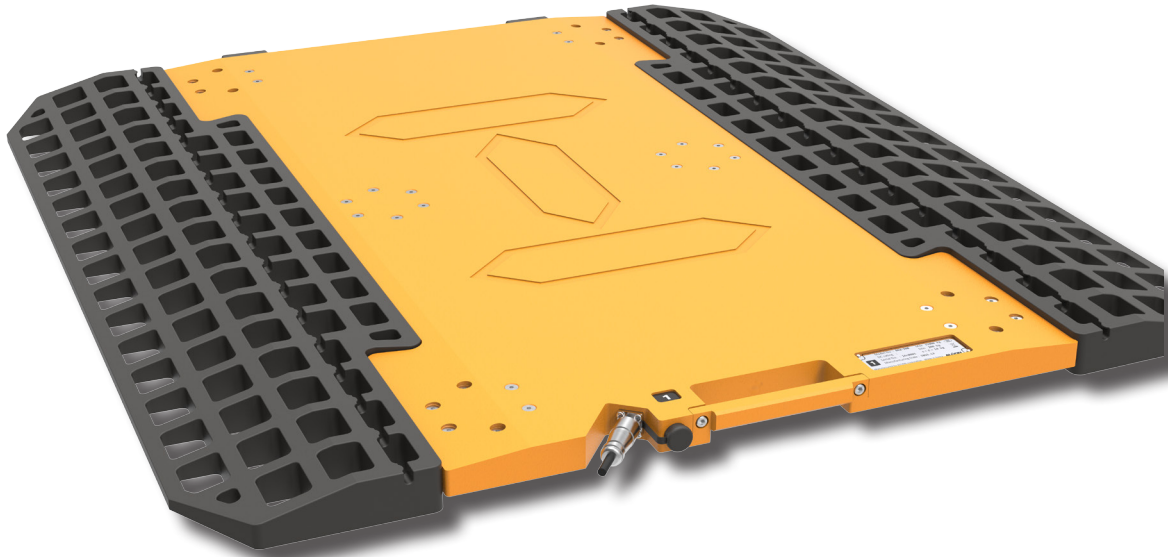

ROAD WEIGHER

ARW-900

FOR VEHICLE WEIGHING

- Thin thickness
- Best durability IP67
- Push-pull connector
- Selectable weigh-in-motion
- Wheels for easy transport

ARW-1 INDICATOR

MODEL	ARW-900-10	ARW-900-15	ARW-900-20
CAPACITY	10,000kg	15,000kg	20,000kg
DIVISION	10kg		20kg
PLATFORM SIZE	900 x 500 x 33		900 x 600 x 33
RAMP & DUMMY MATERIAL	Urethane		
IP GRADE	IP67		
OPERATING TEMPERATURE	-20°C ~ 60°C		
OPERATING HUMIDITY	85% R.H. (no condensation)		
PRODUCT WEIGHT	22kg		33kg