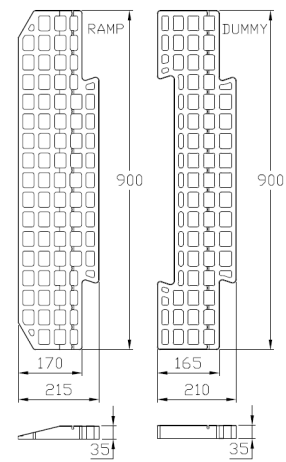

ROAD WEIGHER

ARW-900

FOR VEHICLE WEIGHING

- Thin thickness
- Best durability IP67
- Push-pull connector
- Selectable weigh-in-motion
- Wheels for easy transport

ARW-1 INDICATOR

MODEL	ARW-900-10	ARW-900-15	ARW-900-20
CAPACITY	10,000kg	15,000kg	20,000kg
DIVISION	10kg		20kg
PLATFORM SIZE	900 x 500 x 33		900 x 600 x 33
RAMP & DUMMY MATERIAL	Urethane		
IP GRADE	IP67		
OPERATING TEMPERATURE	-20°C ~ 60°C		
OPERATING HUMIDITY	85% R.H. (no condensation)		
PRODUCT WEIGHT	22kg		33kg