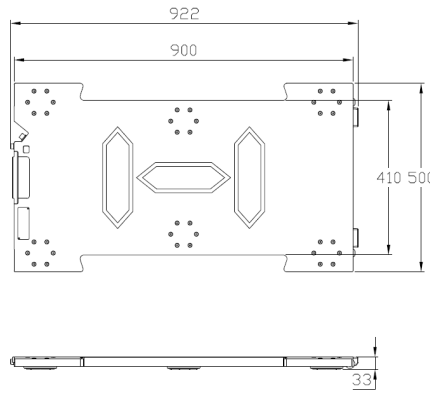

ROAD WEIGHER

ARW-900

FOR VEHICLE WEIGHING

- Thin thickness
- Best durability IP67
- Push-pull connector
- Selectable weigh-in-motion
- Wheels for easy transport

ARW-1 INDICATOR

MODEL	ARW-900-10	ARW-900-15	ARW-900-20
CAPACITY	10,000kg	15,000kg	20,000kg
DIVISION	10kg		20kg
PLATFORM SIZE	900 x 500 x 33		900 x 600 x 33
RAMP & DUMMY MATERIAL	Urethane		
IP GRADE	IP67		
OPERATING TEMPERATURE	-20°C ~ 60°C		
OPERATING HUMIDITY	85% R.H. (no condensation)		
PRODUCT WEIGHT	22kg		33kg