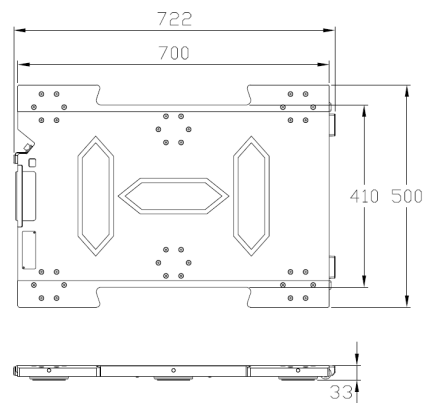

ROAD WEIGHER

ARW-700

FOR VEHICLE WEIGHING

- Thin thickness
- Best durability IP67
- Push-pull connector
- Selectable weigh-in-motion
- Wheels for easy transport

MODEL	ARW-700-10	ARW-700-15
CAPACITY	10,000kg	15,000kg
DIVISION	10kg	
RAMP MATERIAL	Rubber	
IP GRADE	IP67	
OPERATING TEMPERATURE	-20°C ~ 60°C	
OPERATING HUMIDITY	85% R.H. (no condensation)	
PRODUCT WEIGHT	16kg	